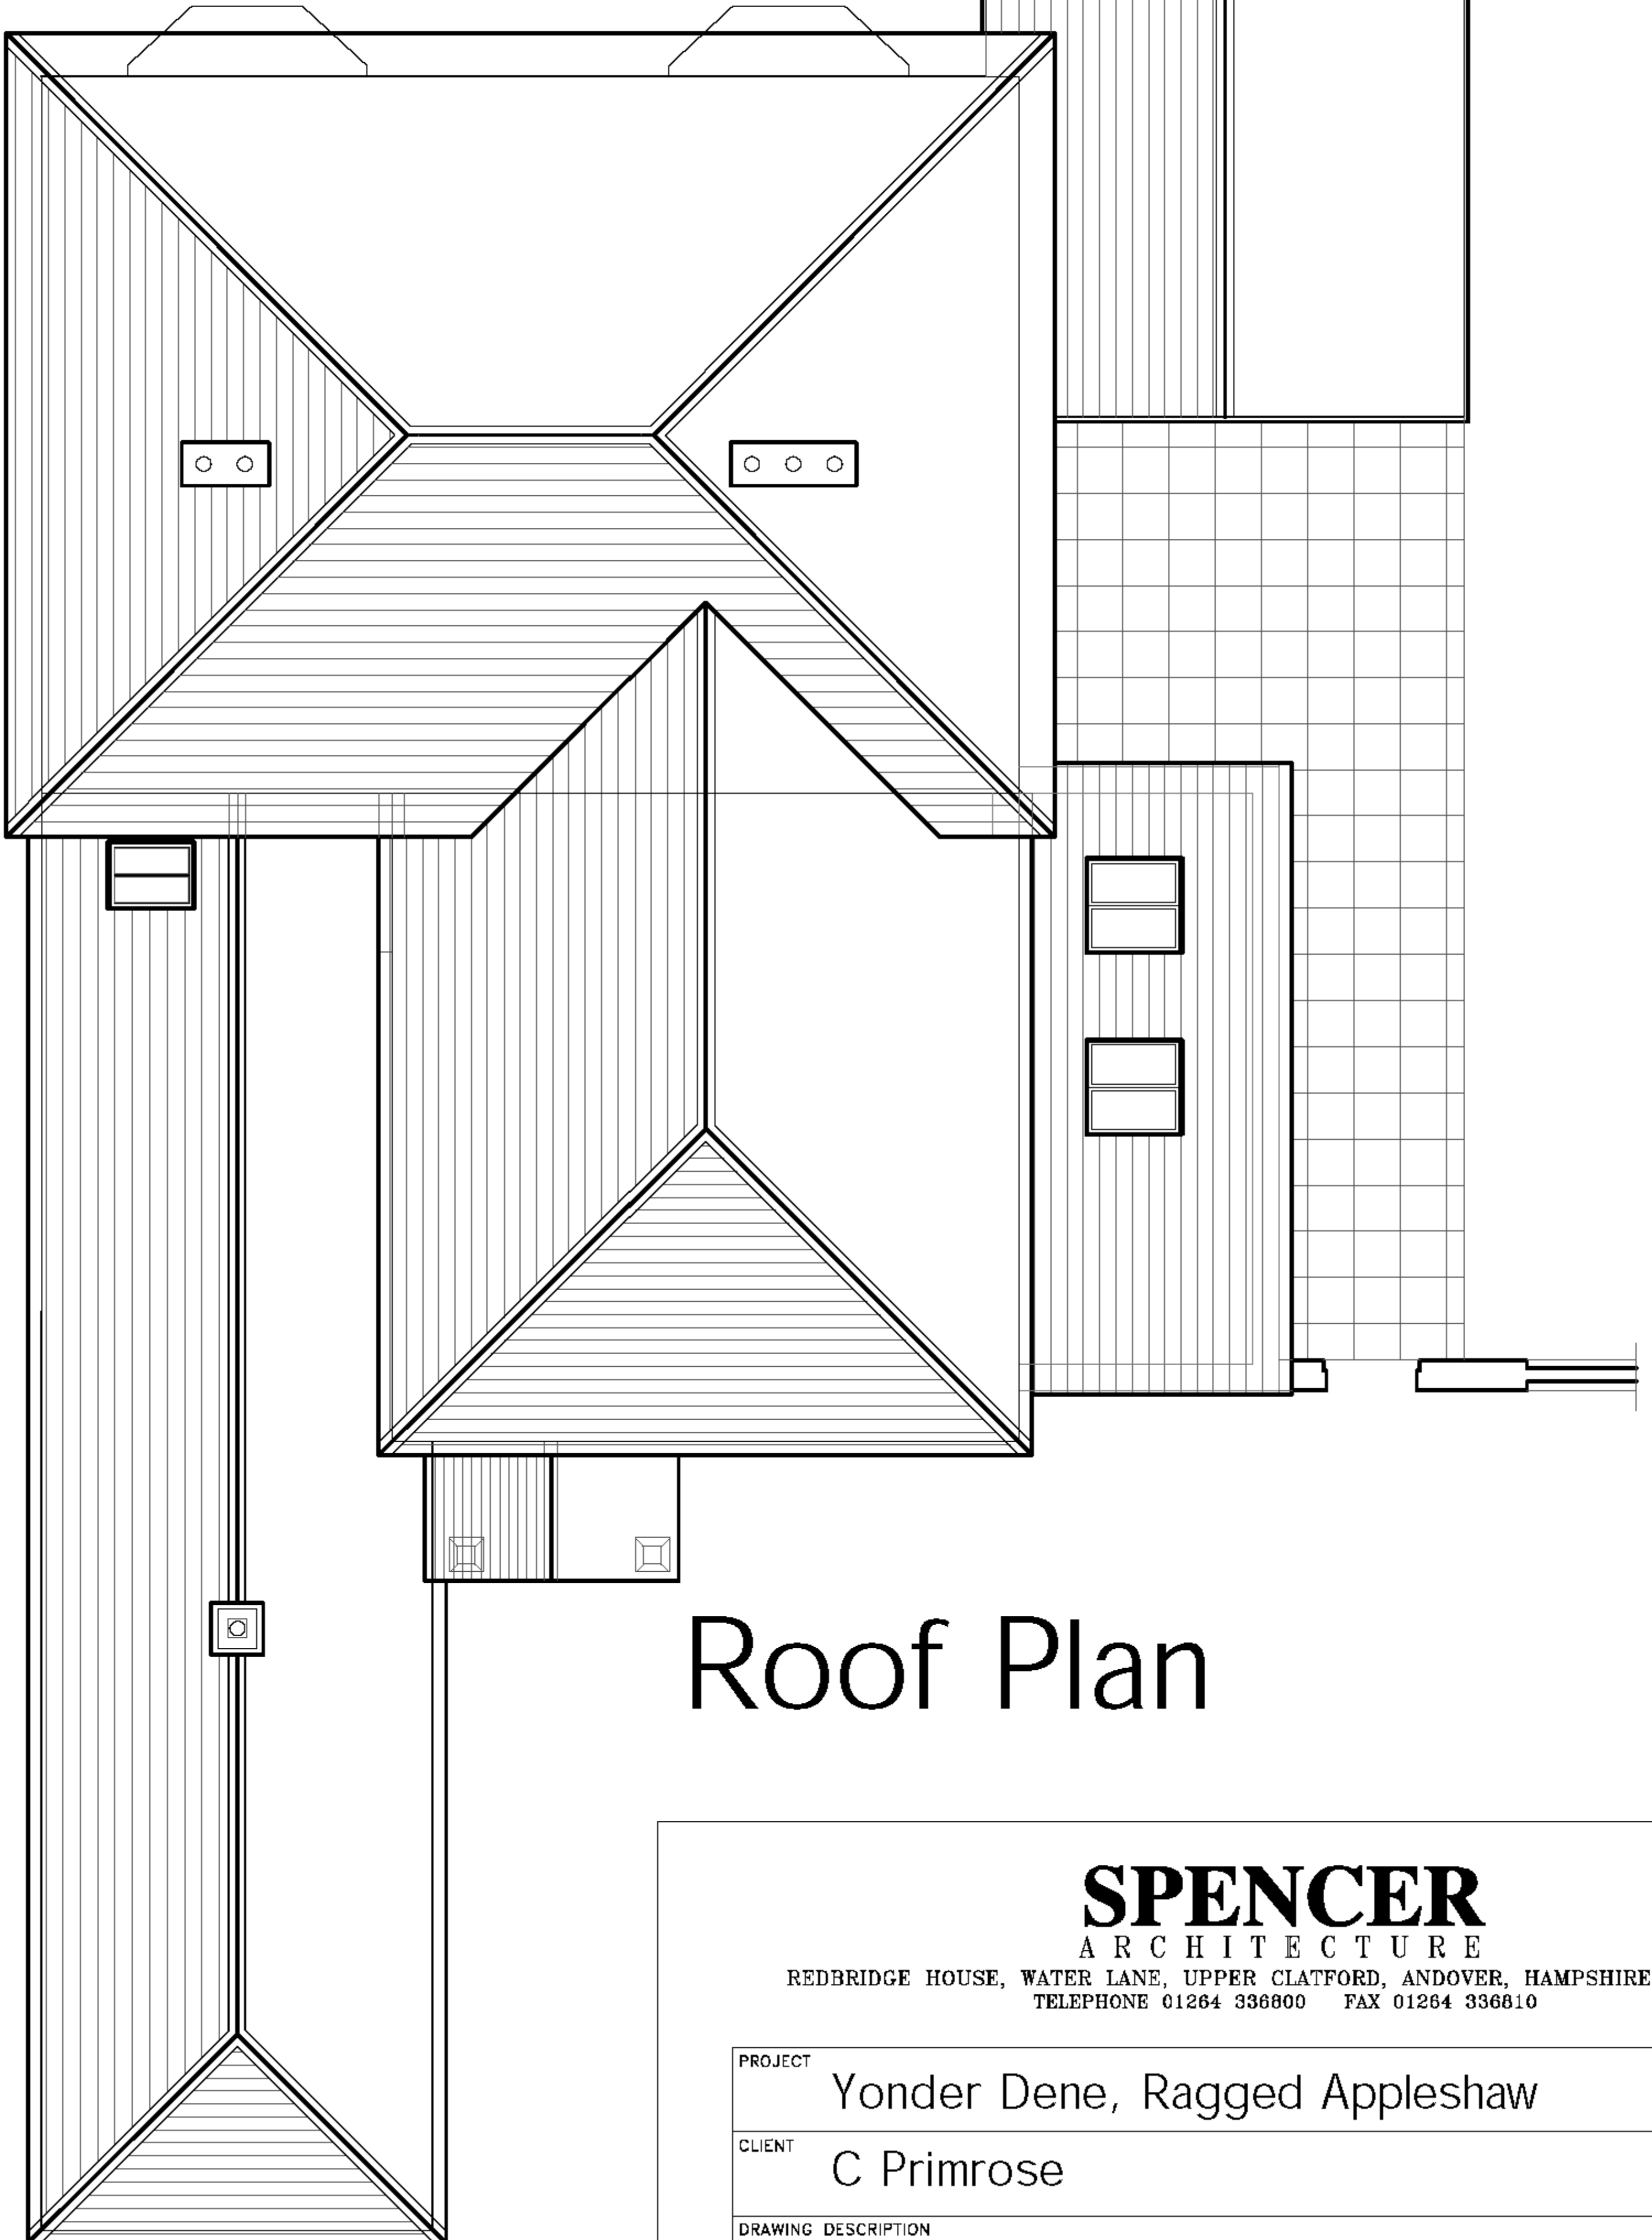

PREVIOUS APPLICATION REFUSED

Roof Plan

SPENCER
ARCHITECTURE

REDBRIDGE HOUSE, WATER LANE, UPPER CLATFORD, ANDOVER, HAMPSHIRE. SP11 7PP
TELEPHONE 01264 336800 FAX 01264 336810

PROJECT
Yonder Dene, Ragged Appleshaw

CLIENT
C Primrose

DRAWING DESCRIPTION
Page 1 of 1
Plans & Elevations - As Proposed